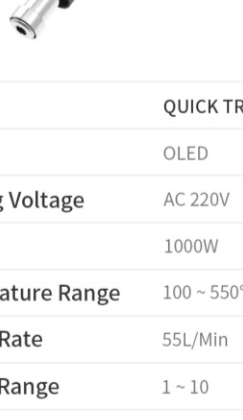

OLED Screen

Temperature/Airflow Rate +

Temperature/Airflow Rate -

High-efficiency Blower Rev of 60,000 rpm

Remarkable Efficiency, Satisfy Your Needs

Powerful 1000W

Uniform Heating, Efficient and Stable

One-click Cooling

Intelligent Sleep, Safety Protection

Product Specifications

Model	QUICK TRI
Display	OLED
Working Voltage	AC 220V
Power	1000W
Temperature Range	100 ~ 550°C
Airflow Rate	55L/Min
Airflow Range	1 ~ 10
Nozzle	NK1130 (4.4mm) NK2064 (6.4mm) NK2084 (8.4mm)
Noise Level	≤85dB
Dimensions	296 * φ40mm
Weight	About 0.5Kg