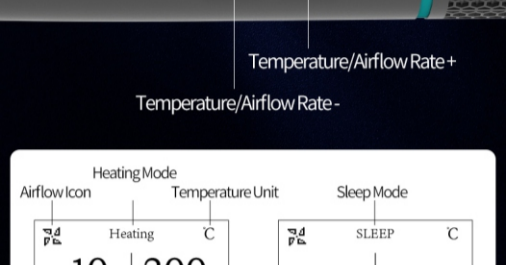

QUICK / TRI

Intelligent Portable Hot Air Gun

Simplify the Cumbersome
Simple with Sophistication

Button Descriptions

OLED Display Stable Temperature Precise Temperature Control

One-click Cooling/Setting

Power Switch

OLED Screen

Temperature/Airflow Rate +

Temperature/Airflow Rate -

High-efficiency Blower Rev of 60,000 rpm

Remarkable Efficiency, Satisfy Your Needs

Powerful 1000W

Uniform Heating, Efficient and Stable

One-click Cooling

Intelligent Sleep, Safety Protection

Product Specifications

Model	QUICK TRI
Display	OLED
Working Voltage	AC 220V
Power	1000W
Temperature Range	100 ~ 550°C
Airflow Rate	55L/Min
Airflow Range	1 ~ 10
Nozzle	NK1130 (4.4mm) NK2064 (6.4mm) NK2084 (8.4mm)
Noise Level	≤85dB
Dimensions	296 * φ40mm
Weight	About 0.5Kg