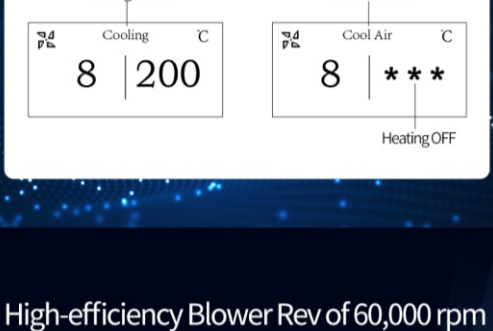

OLED Screen

Temperature/Airflow Rate +

Temperature/Airflow Rate -

High-efficiency Blower Rev of 60,000 rpm

Remarkable Efficiency, Satisfy Your Needs

Powerful 1000W

Uniform Heating, Efficient and Stable

One-click Cooling

Intelligent Sleep, Safety Protection

Product Specifications

Model	QUICK TRI
Display	OLED
Working Voltage	AC 220V
Power	1000W
Temperature Range	100 ~ 550°C
Airflow Rate	55L/Min
Airflow Range	1 ~ 10
Nozzle	NK1130 (4.4mm) NK2064 (6.4mm) NK2084 (8.4mm)
Noise Level	≤85dB
Dimensions	296 * φ40mm
Weight	About 0.5Kg