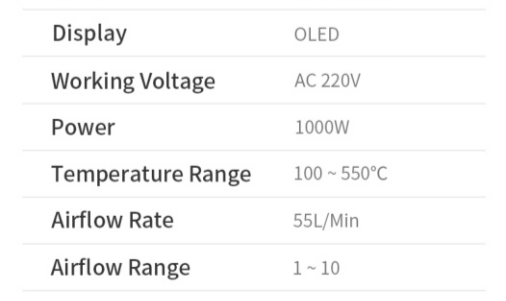

OLED Screen

Temperature/Airflow Rate +

Temperature/Airflow Rate -

High-efficiency Blower Rev of 60,000 rpm

Remarkable Efficiency, Satisfy Your Needs

Powerful 1000W

Uniform Heating, Efficient and Stable

One-click Cooling

Intelligent Sleep, Safety Protection

Product Specifications

Model	QUICK TRI
Display	OLED
Working Voltage	AC 220V
Power	1000W
Temperature Range	100 ~ 550°C
Airflow Rate	55L/Min
Airflow Range	1 ~ 10
Nozzle	NK1130 (4.4mm) NK2064 (6.4mm) NK2084 (8.4mm)
Noise Level	≤85dB
Dimensions	296 * φ40mm
Weight	About 0.5Kg